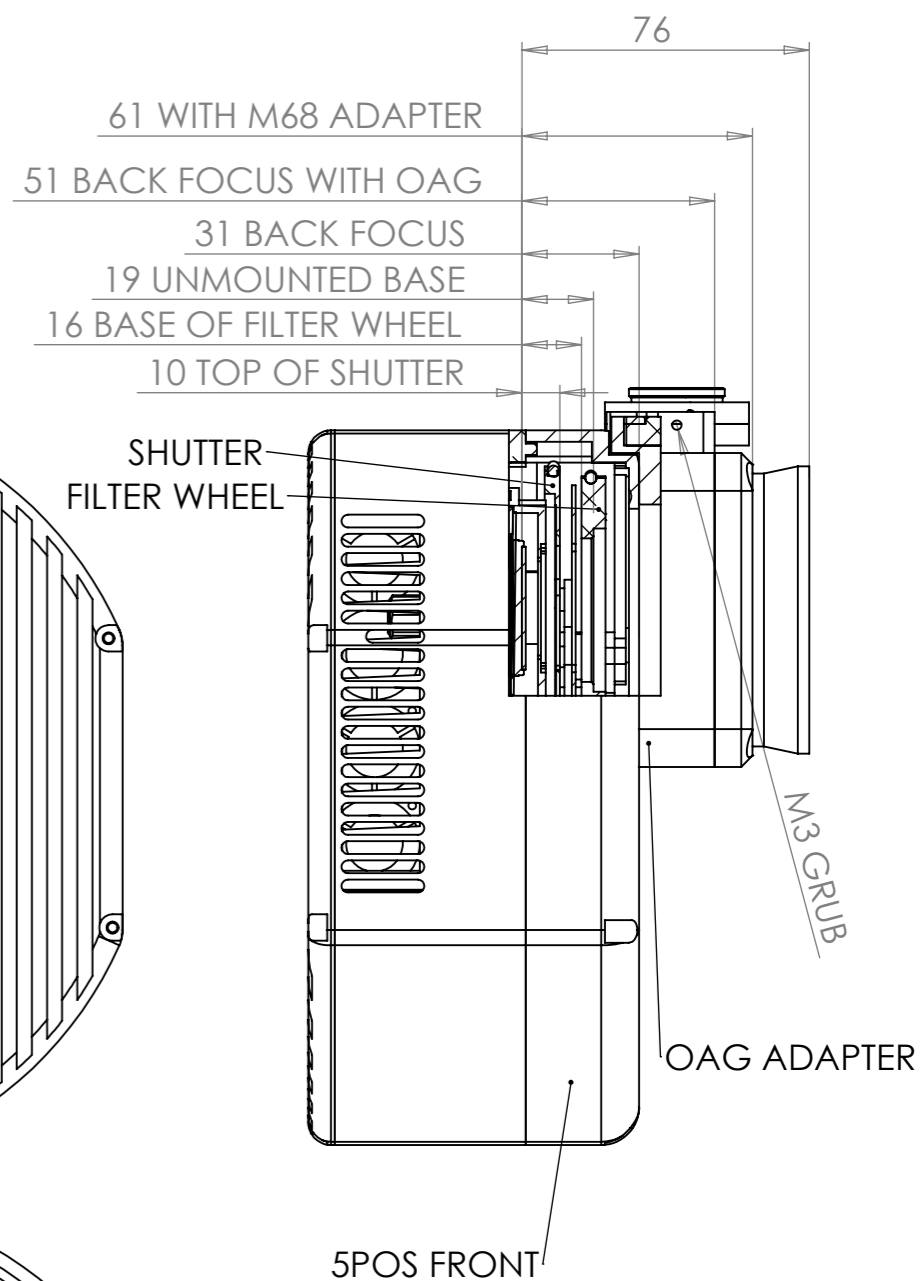

38 BACK FOCUS WITH M54 ADAPTER
31 BACK FOCUS
19 UNMOUNTED BASE
16 BASE OF FILTER WHEEL
10 TOP OF SHUTTER

6162WS
DIMENSIONS IN mm

LED STATUS INDICATOR

6162WSG
DIMENSIONS IN mm

38 BACK FOCUS WITH M54 ADAPTER
31 BACK FOCUS
19 UNMOUNTED BASE
16 BASE OF FILTER WHEEL
10 TOP OF SHUTTER

Ø 1.60 x 3 RETAINING

M48 x 0.75

Ø 50.90 x 3.15 DEPTH

6162WS 8POS

DIMENSIONS IN mm

Ø 1.60 x 3 RETAINING

M48 x 0.75

Ø 50.90 x 3.15 DEPTH

- 61 WITH M68 ADAPTER
- 51 BACK FOCUS WITH OAG
- 31 BACK FOCUS
- 19 UNMOUNTED BASE
- 16 BASE OF FILTER WHEEL
- 10 TOP OF SHUTTER

6162WSG 8POS

DIMENSIONS IN mm