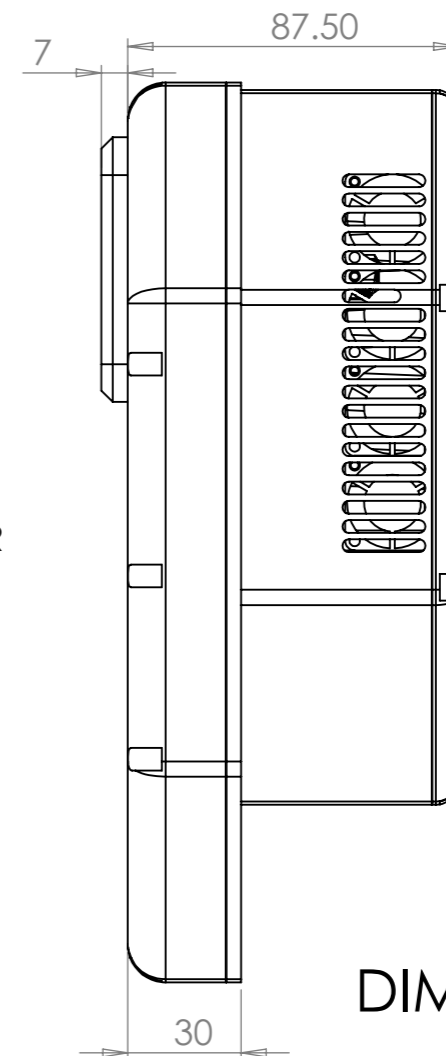

38 BACK FOCUS WITH M54 ADAPTER
31 BACK FOCUS
19 UNMOUNTED BASE
16 BASE OF FILTER WHEEL
10 TOP OF SHUTTER

6162WS
DIMENSIONS IN mm

LED STATUS INDICATOR

6162WSG
DIMENSIONS IN mm

38 BACK FOCUS WITH M54 ADAPTER
31 BACK FOCUS
19 UNMOUNTED BASE
16 BASE OF FILTER WHEEL
10 TOP OF SHUTTER

Ø 1.60 x 3 RETAINING

M48 x 0.75

Ø 50.90 x 3.15 DEPTH

6162WS 8POS

DIMENSIONS IN mm

Ø 1.60 x 3 RETAINING

M48 x 0.75

Ø 50.90 x 3.15 DEPTH

- 61 WITH M68 ADAPTER
- 51 BACK FOCUS WITH OAG
- 31 BACK FOCUS
- 19 UNMOUNTED BASE
- 16 BASE OF FILTER WHEEL
- 10 TOP OF SHUTTER

6162WSG 8POS

DIMENSIONS IN mm