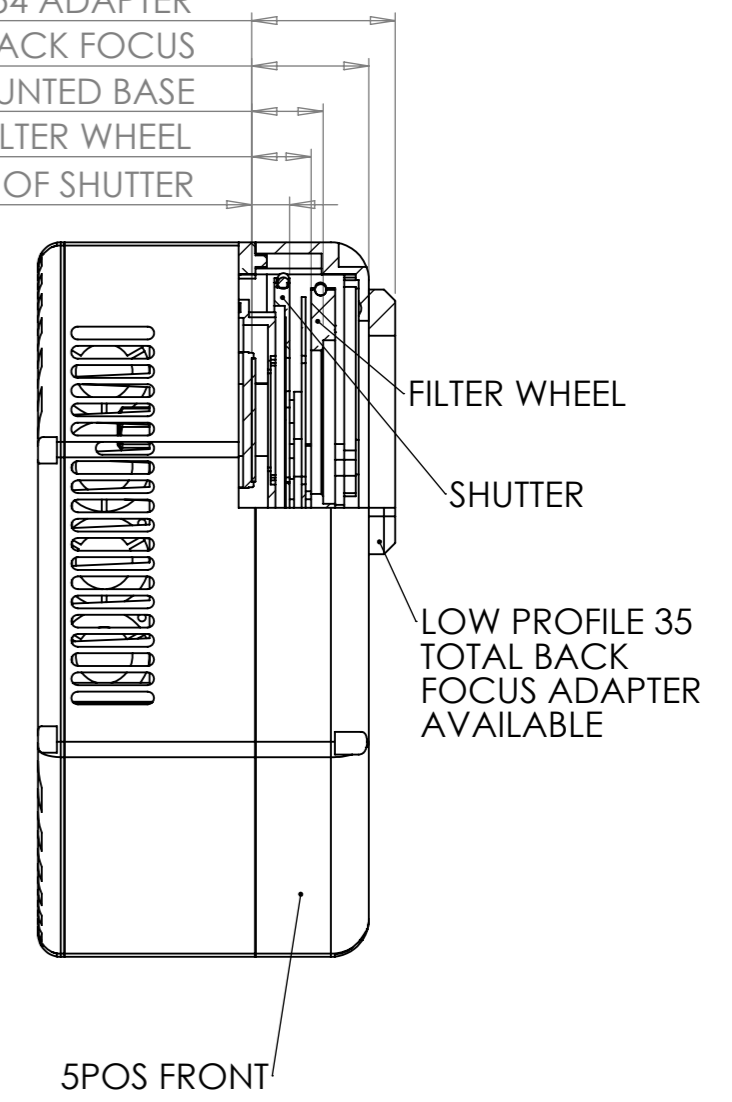

38 BACK FOCUS WITH M54 ADAPTER
31 BACK FOCUS
19 UNMOUNTED BASE
16 BASE OF FILTER WHEEL
10 TOP OF SHUTTER

6162WS
DIMENSIONS IN mm

LED STATUS INDICATOR

6162WSG
DIMENSIONS IN mm

38 BACK FOCUS WITH M54 ADAPTER
31 BACK FOCUS
19 UNMOUNTED BASE
16 BASE OF FILTER WHEEL
10 TOP OF SHUTTER

Ø 1.60 x 3 RETAINING

M48 x 0.75

Ø 50.90 x 3.15 DEPTH

6162WS 8POS

DIMENSIONS IN mm

Ø 1.60 x 3 RETAINING

M48 x 0.75

Ø 50.90 x 3.15 DEPTH

- 61 WITH M68 ADAPTER
- 51 BACK FOCUS WITH OAG
- 31 BACK FOCUS
- 19 UNMOUNTED BASE
- 16 BASE OF FILTER WHEEL
- 10 TOP OF SHUTTER

6162WSG 8POS

DIMENSIONS IN mm