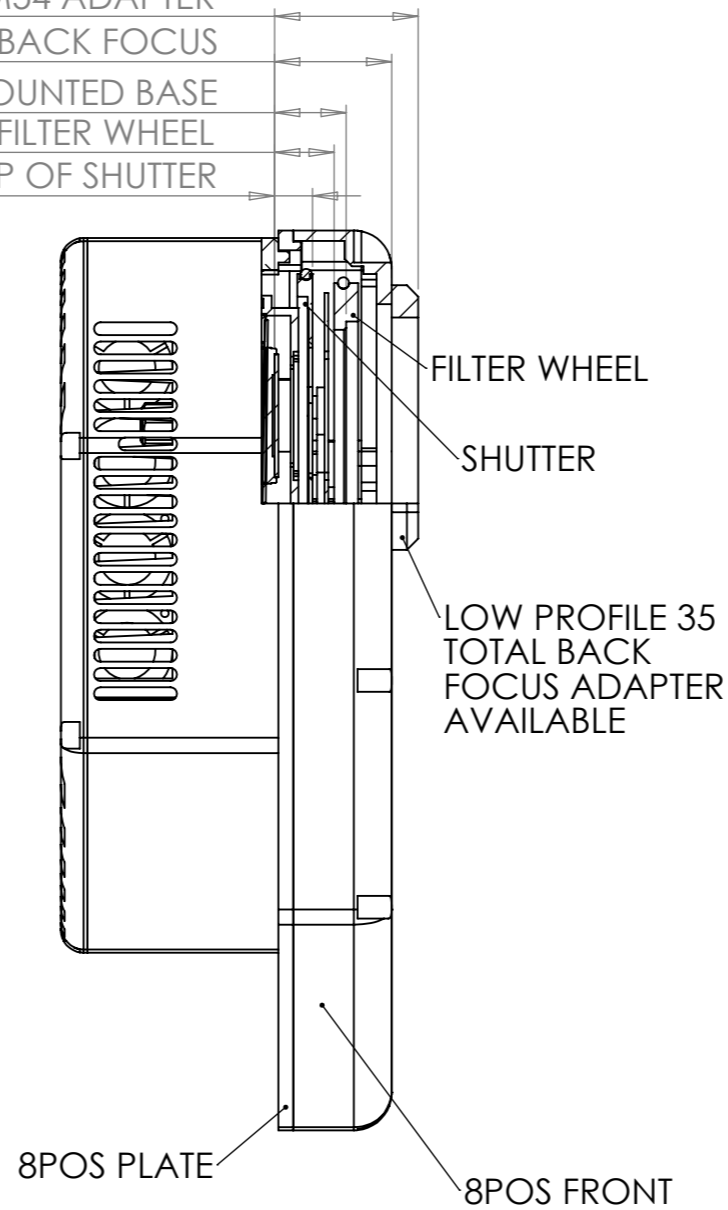

38 BACK FOCUS WITH M54 ADAPTER
31 BACK FOCUS
19 UNMOUNTED BASE
16 BASE OF FILTER WHEEL
10 TOP OF SHUTTER

6162WS
DIMENSIONS IN mm

LED STATUS INDICATOR

6162WSG
DIMENSIONS IN mm

38 BACK FOCUS WITH M54 ADAPTER
31 BACK FOCUS
19 UNMOUNTED BASE
16 BASE OF FILTER WHEEL
10 TOP OF SHUTTER

Ø 1.60 x 3 RETAINING

M48 x 0.75

Ø 50.90 x 3.15 DEPTH

6162WS 8POS

DIMENSIONS IN mm

Ø 1.60 x 3 RETAINING

M48 x 0.75

Ø 50.90 x 3.15 DEPTH

- 61 WITH M68 ADAPTER
- 51 BACK FOCUS WITH OAG
- 31 BACK FOCUS
- 19 UNMOUNTED BASE
- 16 BASE OF FILTER WHEEL
- 10 TOP OF SHUTTER

6162WSG 8POS

DIMENSIONS IN mm