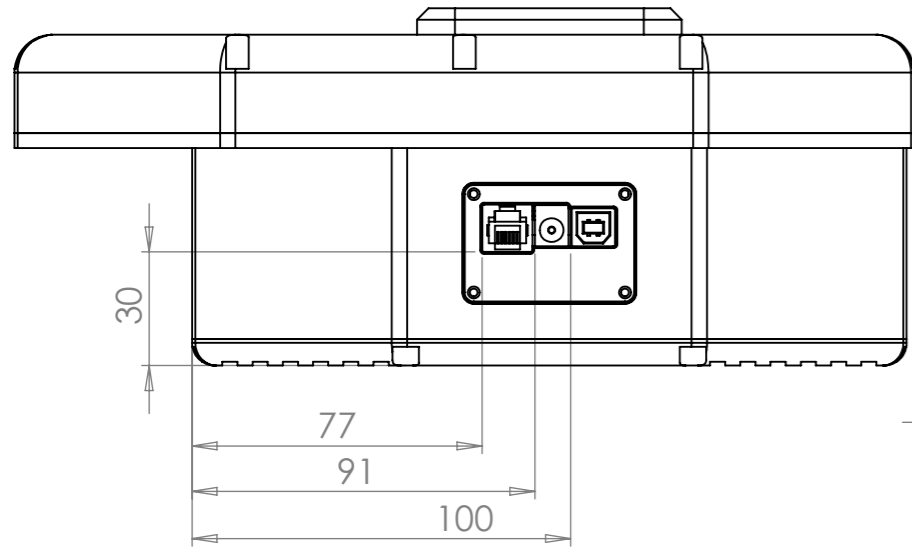

38 BACK FOCUS WITH M54 ADAPTER
31 BACK FOCUS
19 UNMOUNTED BASE
16 BASE OF FILTER WHEEL
10 TOP OF SHUTTER

6162WS
DIMENSIONS IN mm

LED STATUS INDICATOR

6162WSG
DIMENSIONS IN mm

38 BACK FOCUS WITH M54 ADAPTER
31 BACK FOCUS
19 UNMOUNTED BASE
16 BASE OF FILTER WHEEL
10 TOP OF SHUTTER

Ø 1.60 x 3 RETAINING

M48 x 0.75

Ø 50.90 x 3.15 DEPTH

6162WS 8POS

DIMENSIONS IN mm

Ø 1.60 x 3 RETAINING

M48 x 0.75

Ø 50.90 x 3.15 DEPTH

- 61 WITH M68 ADAPTER
- 51 BACK FOCUS WITH OAG
- 31 BACK FOCUS
- 19 UNMOUNTED BASE
- 16 BASE OF FILTER WHEEL
- 10 TOP OF SHUTTER

6162WSG 8POS

DIMENSIONS IN mm