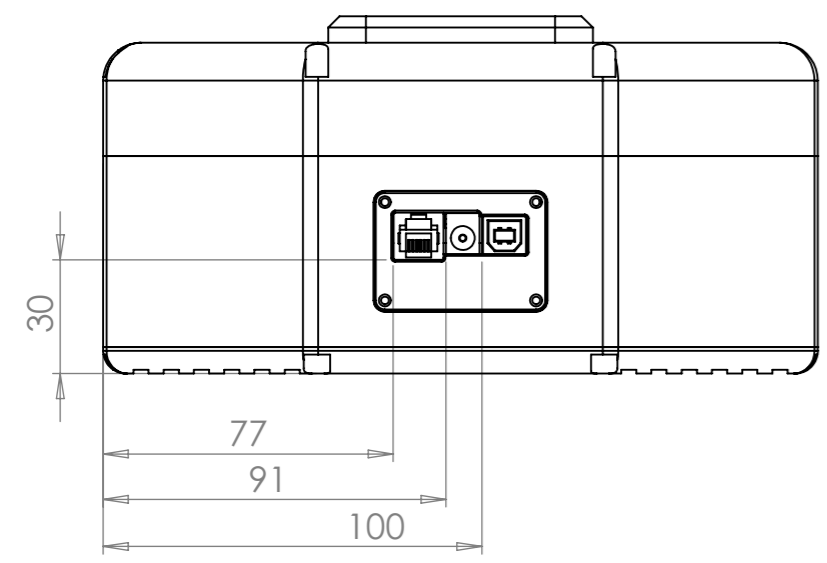

38 BACK FOCUS WITH M54 ADAPTER
31 BACK FOCUS
19 UNMOUNTED BASE
16 BASE OF FILTER WHEEL
10 TOP OF SHUTTER

6162WS
DIMENSIONS IN mm

LED STATUS INDICATOR

6162WSG
DIMENSIONS IN mm

38 BACK FOCUS WITH M54 ADAPTER
31 BACK FOCUS
19 UNMOUNTED BASE
16 BASE OF FILTER WHEEL
10 TOP OF SHUTTER

Ø 1.60 x 3 RETAINING

M48 x 0.75

Ø 50.90 x 3.15 DEPTH

6162WS 8POS

DIMENSIONS IN mm

Ø 1.60 x 3 RETAINING

M48 x 0.75

Ø 50.90 x 3.15 DEPTH

- 61 WITH M68 ADAPTER
- 51 BACK FOCUS WITH OAG
- 31 BACK FOCUS
- 19 UNMOUNTED BASE
- 16 BASE OF FILTER WHEEL
- 10 TOP OF SHUTTER

6162WSG 8POS

DIMENSIONS IN mm