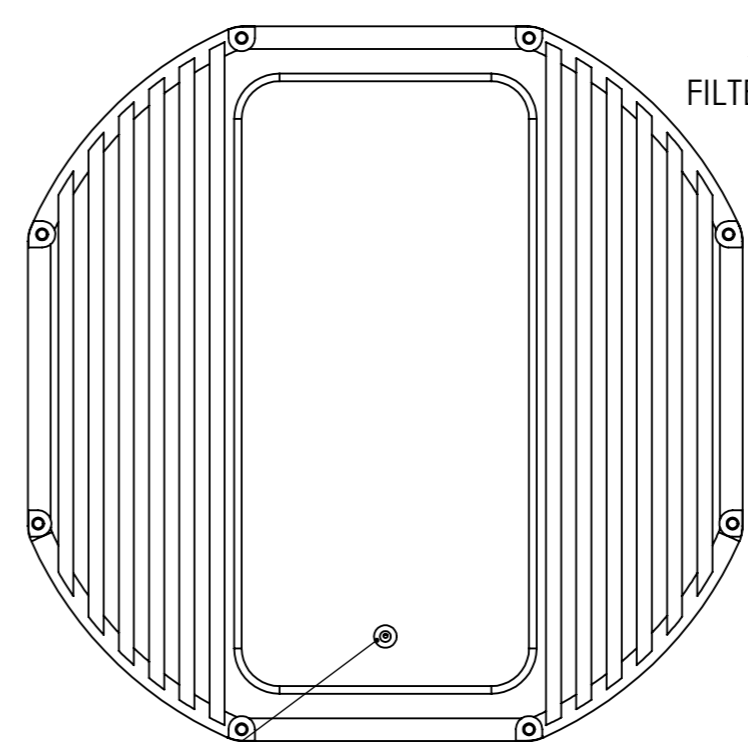

38 BACK FOCUS WITH M54 ADAPTER
31 BACK FOCUS
19 UNMOUNTED BASE
16 BASE OF FILTER WHEEL
10 TOP OF SHUTTER

6162WS
DIMENSIONS IN mm

LED STATUS INDICATOR

6162WSG
DIMENSIONS IN mm

38 BACK FOCUS WITH M54 ADAPTER
31 BACK FOCUS
19 UNMOUNTED BASE
16 BASE OF FILTER WHEEL
10 TOP OF SHUTTER

Ø 1.60 x 3 RETAINING

M48 x 0.75

Ø 50.90 x 3.15 DEPTH

6162WS 8POS

DIMENSIONS IN mm

Ø 1.60 x 3 RETAINING

M48 x 0.75

Ø 50.90 x 3.15 DEPTH

- 61 WITH M68 ADAPTER
- 51 BACK FOCUS WITH OAG
- 31 BACK FOCUS
- 19 UNMOUNTED BASE
- 16 BASE OF FILTER WHEEL
- 10 TOP OF SHUTTER

6162WSG 8POS

DIMENSIONS IN mm