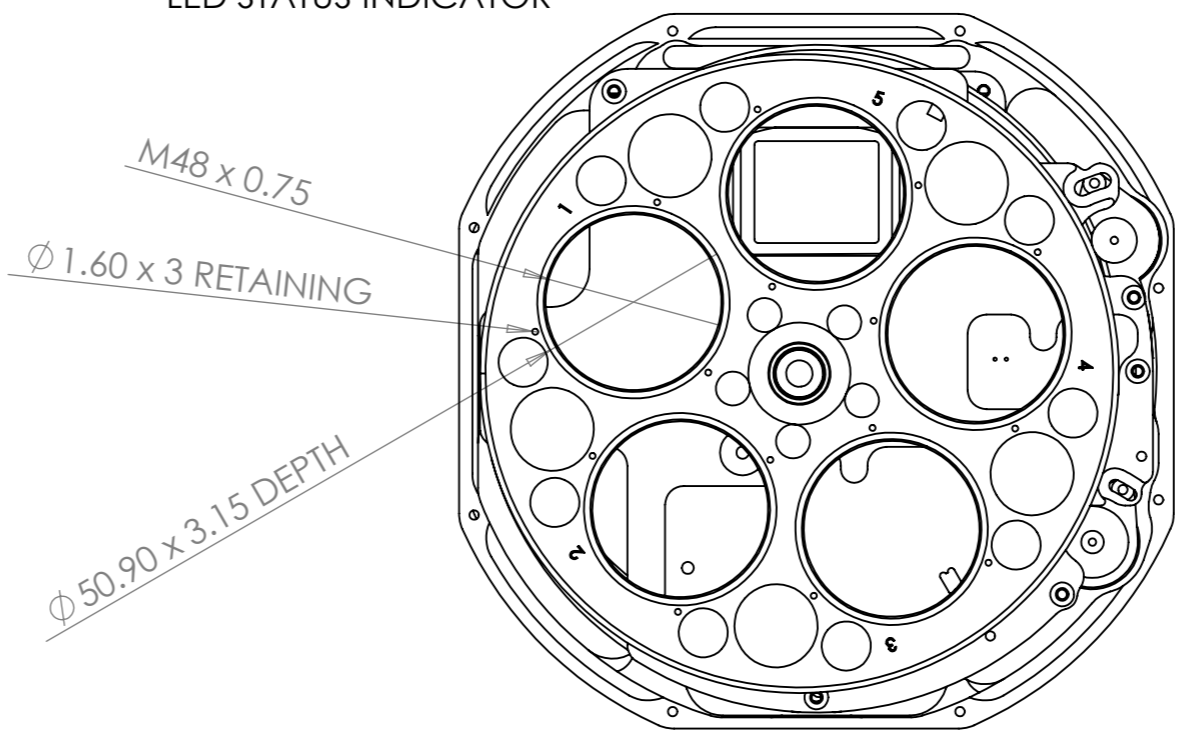

38 BACK FOCUS WITH M54 ADAPTER
31 BACK FOCUS
19 UNMOUNTED BASE
16 BASE OF FILTER WHEEL
10 TOP OF SHUTTER

6162WS
DIMENSIONS IN mm

LED STATUS INDICATOR

6162WSG
DIMENSIONS IN mm

38 BACK FOCUS WITH M54 ADAPTER
31 BACK FOCUS
19 UNMOUNTED BASE
16 BASE OF FILTER WHEEL
10 TOP OF SHUTTER

Ø 1.60 x 3 RETAINING

M48 x 0.75

Ø 50.90 x 3.15 DEPTH

6162WS 8POS

DIMENSIONS IN mm

Ø 1.60 x 3 RETAINING

M48 x 0.75

Ø 50.90 x 3.15 DEPTH

- 61 WITH M68 ADAPTER
- 51 BACK FOCUS WITH OAG
- 31 BACK FOCUS
- 19 UNMOUNTED BASE
- 16 BASE OF FILTER WHEEL
- 10 TOP OF SHUTTER

6162WSG 8POS

DIMENSIONS IN mm