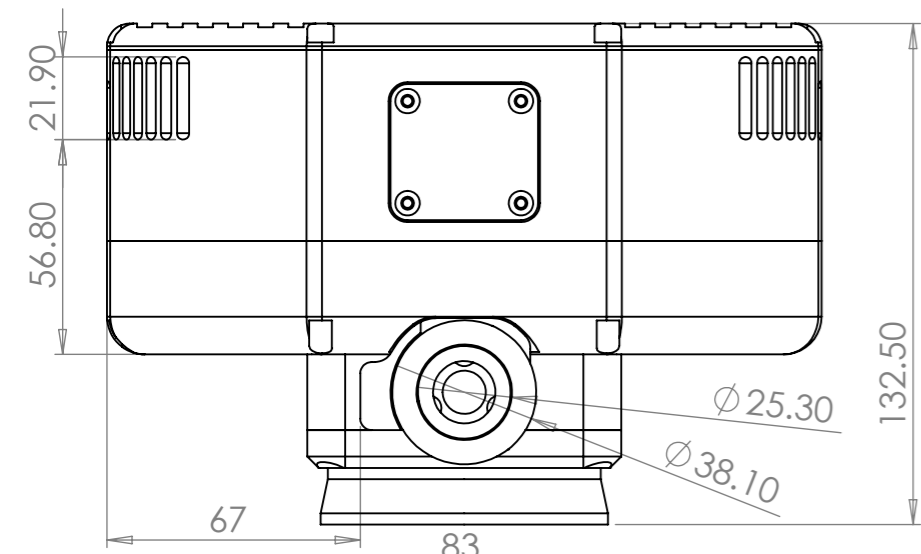

38 BACK FOCUS WITH M54 ADAPTER
31 BACK FOCUS
19 UNMOUNTED BASE
16 BASE OF FILTER WHEEL
10 TOP OF SHUTTER

6162WS
DIMENSIONS IN mm

LED STATUS INDICATOR

6162WSG
DIMENSIONS IN mm

38 BACK FOCUS WITH M54 ADAPTER
31 BACK FOCUS
19 UNMOUNTED BASE
16 BASE OF FILTER WHEEL
10 TOP OF SHUTTER

Ø 1.60 x 3 RETAINING

M48 x 0.75

Ø 50.90 x 3.15 DEPTH

6162WS 8POS

DIMENSIONS IN mm

Ø 1.60 x 3 RETAINING

M48 x 0.75

Ø 50.90 x 3.15 DEPTH

- 61 WITH M68 ADAPTER
- 51 BACK FOCUS WITH OAG
- 31 BACK FOCUS
- 19 UNMOUNTED BASE
- 16 BASE OF FILTER WHEEL
- 10 TOP OF SHUTTER

6162WSG 8POS

DIMENSIONS IN mm