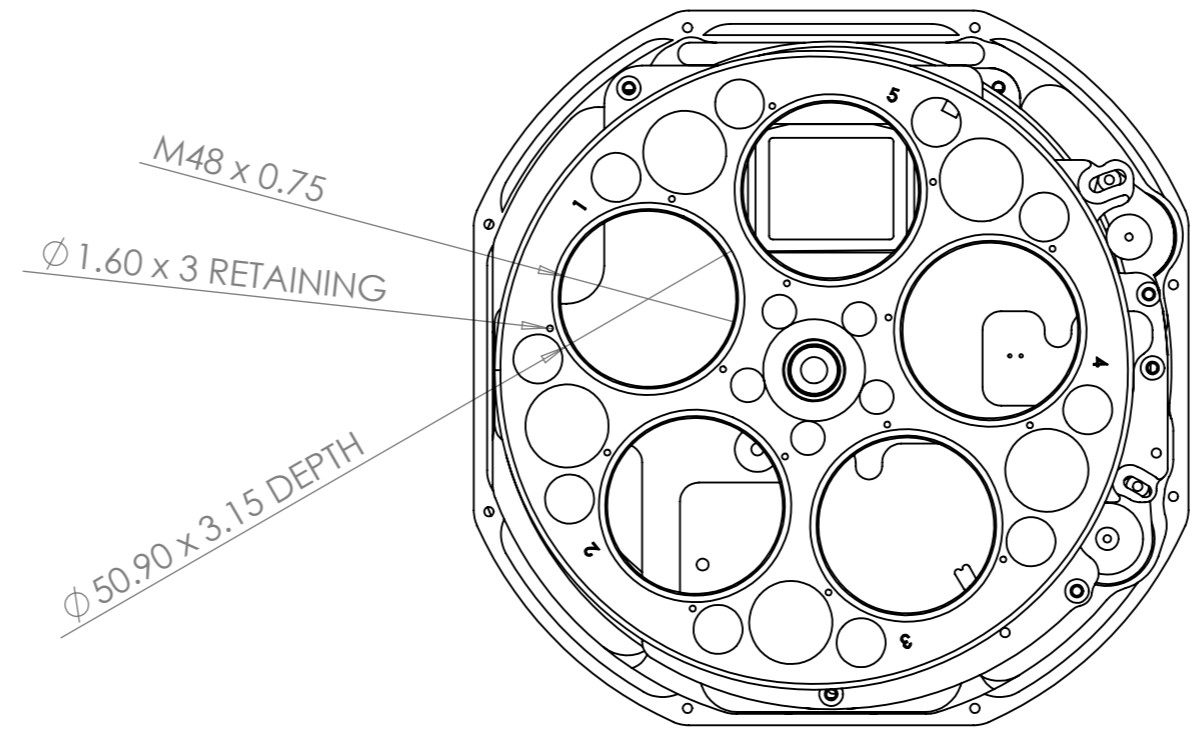

38 BACK FOCUS WITH M54 ADAPTER
31 BACK FOCUS
19 UNMOUNTED BASE
16 BASE OF FILTER WHEEL
10 TOP OF SHUTTER

6162WS
DIMENSIONS IN mm

LED STATUS INDICATOR

6162WSG
DIMENSIONS IN mm

38 BACK FOCUS WITH M54 ADAPTER
31 BACK FOCUS
19 UNMOUNTED BASE
16 BASE OF FILTER WHEEL
10 TOP OF SHUTTER

Ø 1.60 x 3 RETAINING

M48 x 0.75

Ø 50.90 x 3.15 DEPTH

6162WS 8POS

DIMENSIONS IN mm

Ø 1.60 x 3 RETAINING

M48 x 0.75

Ø 50.90 x 3.15 DEPTH

- 61 WITH M68 ADAPTER
- 51 BACK FOCUS WITH OAG
- 31 BACK FOCUS
- 19 UNMOUNTED BASE
- 16 BASE OF FILTER WHEEL
- 10 TOP OF SHUTTER

6162WSG 8POS

DIMENSIONS IN mm