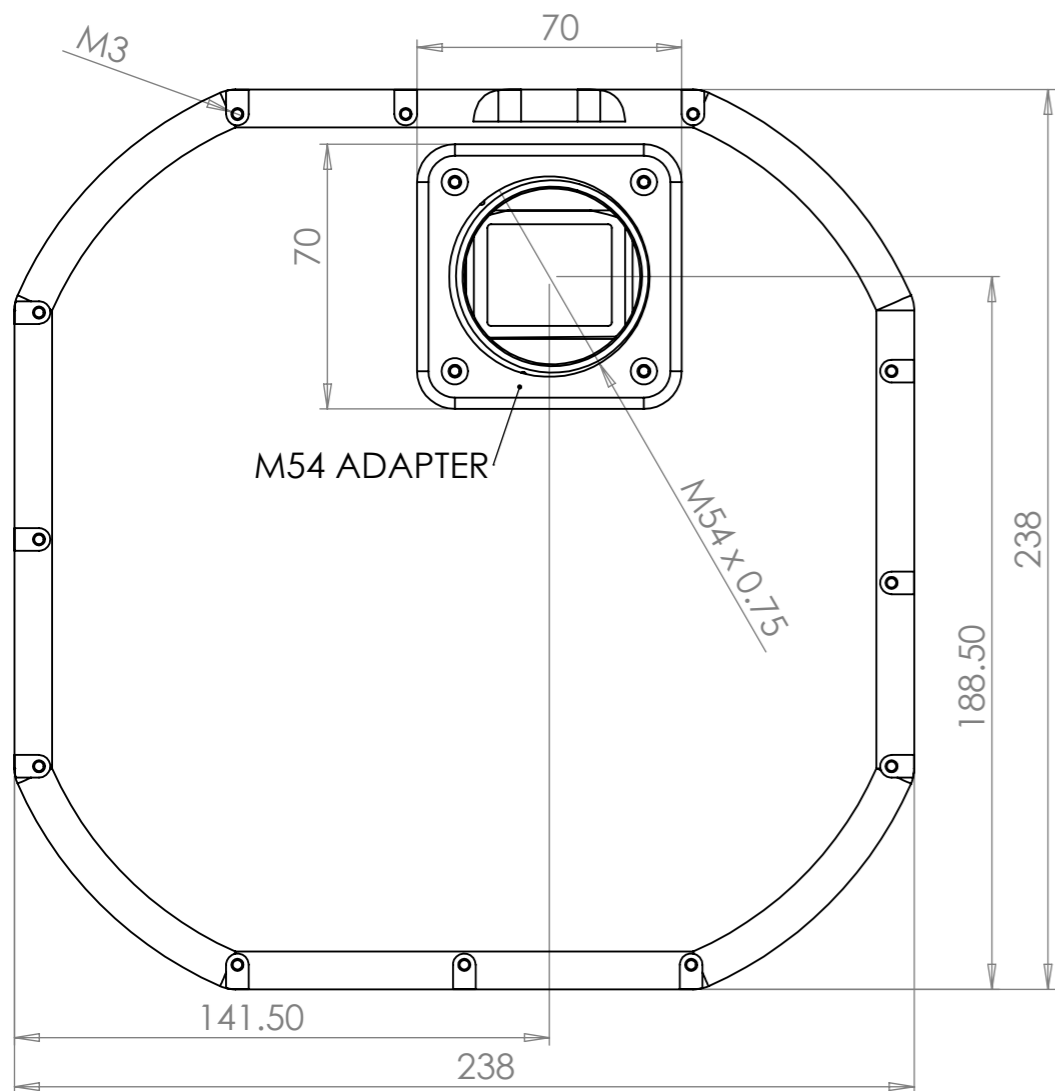

38 BACK FOCUS WITH M54 ADAPTER
31 BACK FOCUS
19 UNMOUNTED BASE
16 BASE OF FILTER WHEEL
10 TOP OF SHUTTER

6162WS
DIMENSIONS IN mm

LED STATUS INDICATOR

6162WSG
DIMENSIONS IN mm

38 BACK FOCUS WITH M54 ADAPTER
31 BACK FOCUS
19 UNMOUNTED BASE
16 BASE OF FILTER WHEEL
10 TOP OF SHUTTER

Ø 1.60 x 3 RETAINING

M48 x 0.75

Ø 50.90 x 3.15 DEPTH

6162WS 8POS

DIMENSIONS IN mm

Ø 1.60 x 3 RETAINING

M48 x 0.75

Ø 50.90 x 3.15 DEPTH

- 61 WITH M68 ADAPTER
- 51 BACK FOCUS WITH OAG
- 31 BACK FOCUS
- 19 UNMOUNTED BASE
- 16 BASE OF FILTER WHEEL
- 10 TOP OF SHUTTER

6162WSG 8POS

DIMENSIONS IN mm