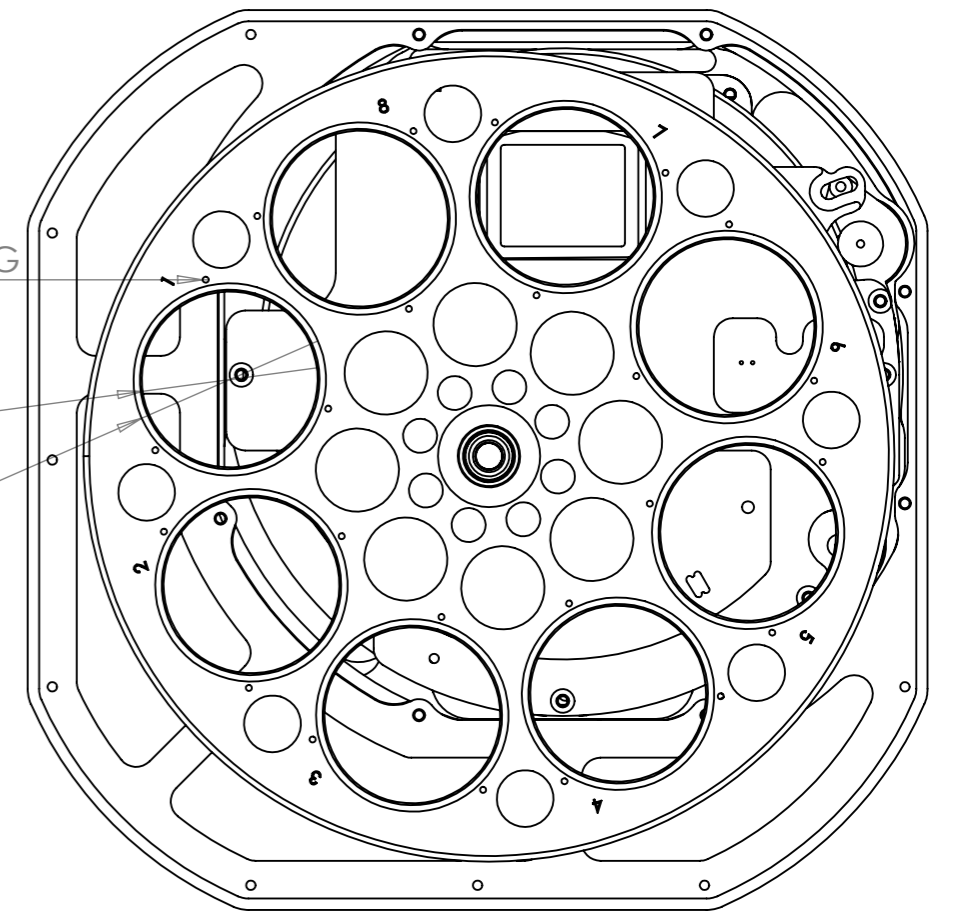

38 BACK FOCUS WITH M54 ADAPTER
31 BACK FOCUS
19 UNMOUNTED BASE
16 BASE OF FILTER WHEEL
10 TOP OF SHUTTER

6162WS
DIMENSIONS IN mm

LED STATUS INDICATOR

6162WSG
DIMENSIONS IN mm

38 BACK FOCUS WITH M54 ADAPTER
31 BACK FOCUS
19 UNMOUNTED BASE
16 BASE OF FILTER WHEEL
10 TOP OF SHUTTER

Ø 1.60 x 3 RETAINING

M48 x 0.75

Ø 50.90 x 3.15 DEPTH

6162WS 8POS

DIMENSIONS IN mm

Ø 1.60 x 3 RETAINING

M48 x 0.75

Ø 50.90 x 3.15 DEPTH

- 61 WITH M68 ADAPTER
- 51 BACK FOCUS WITH OAG
- 31 BACK FOCUS
- 19 UNMOUNTED BASE
- 16 BASE OF FILTER WHEEL
- 10 TOP OF SHUTTER

6162WSG 8POS

DIMENSIONS IN mm