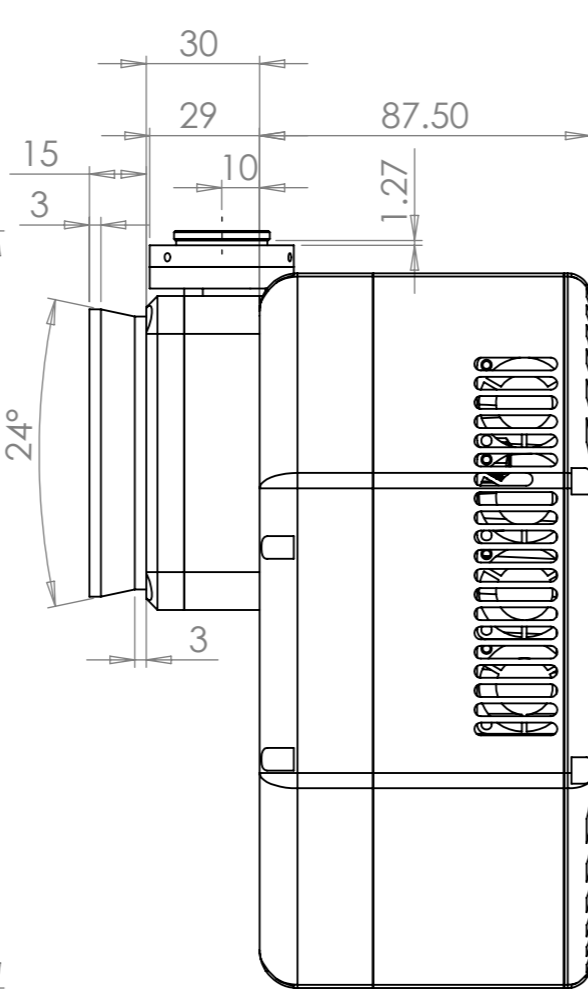

38 BACK FOCUS WITH M54 ADAPTER
31 BACK FOCUS
19 UNMOUNTED BASE
16 BASE OF FILTER WHEEL
10 TOP OF SHUTTER

6162WS
DIMENSIONS IN mm

LED STATUS INDICATOR

6162WSG
DIMENSIONS IN mm

38 BACK FOCUS WITH M54 ADAPTER
31 BACK FOCUS
19 UNMOUNTED BASE
16 BASE OF FILTER WHEEL
10 TOP OF SHUTTER

Ø 1.60 x 3 RETAINING

M48 x 0.75

Ø 50.90 x 3.15 DEPTH

6162WS 8POS

DIMENSIONS IN mm

Ø 1.60 x 3 RETAINING

M48 x 0.75

Ø 50.90 x 3.15 DEPTH

- 61 WITH M68 ADAPTER
- 51 BACK FOCUS WITH OAG
- 31 BACK FOCUS
- 19 UNMOUNTED BASE
- 16 BASE OF FILTER WHEEL
- 10 TOP OF SHUTTER

6162WSG 8POS

DIMENSIONS IN mm