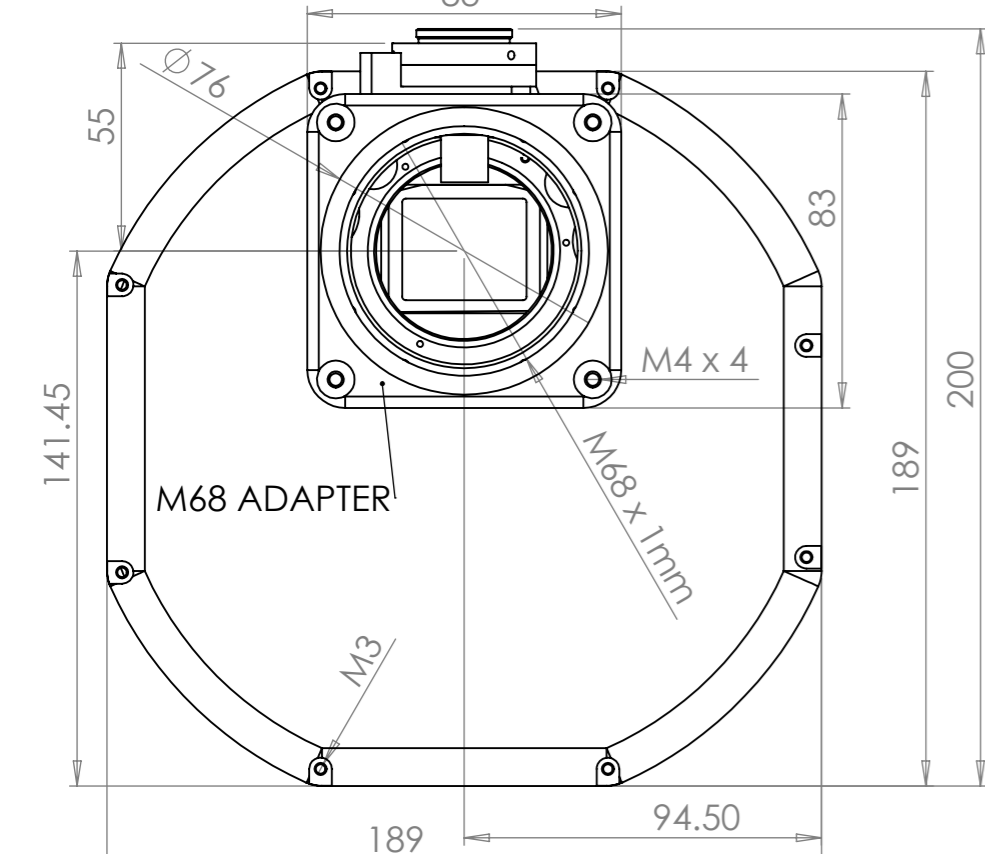

38 BACK FOCUS WITH M54 ADAPTER
31 BACK FOCUS
19 UNMOUNTED BASE
16 BASE OF FILTER WHEEL
10 TOP OF SHUTTER

6162WS
DIMENSIONS IN mm

LED STATUS INDICATOR

6162WSG
DIMENSIONS IN mm

38 BACK FOCUS WITH M54 ADAPTER
31 BACK FOCUS
19 UNMOUNTED BASE
16 BASE OF FILTER WHEEL
10 TOP OF SHUTTER

Ø 1.60 x 3 RETAINING

M48 x 0.75

Ø 50.90 x 3.15 DEPTH

6162WS 8POS

DIMENSIONS IN mm

Ø 1.60 x 3 RETAINING

M48 x 0.75

Ø 50.90 x 3.15 DEPTH

- 61 WITH M68 ADAPTER
- 51 BACK FOCUS WITH OAG
- 31 BACK FOCUS
- 19 UNMOUNTED BASE
- 16 BASE OF FILTER WHEEL
- 10 TOP OF SHUTTER

6162WSG 8POS

DIMENSIONS IN mm