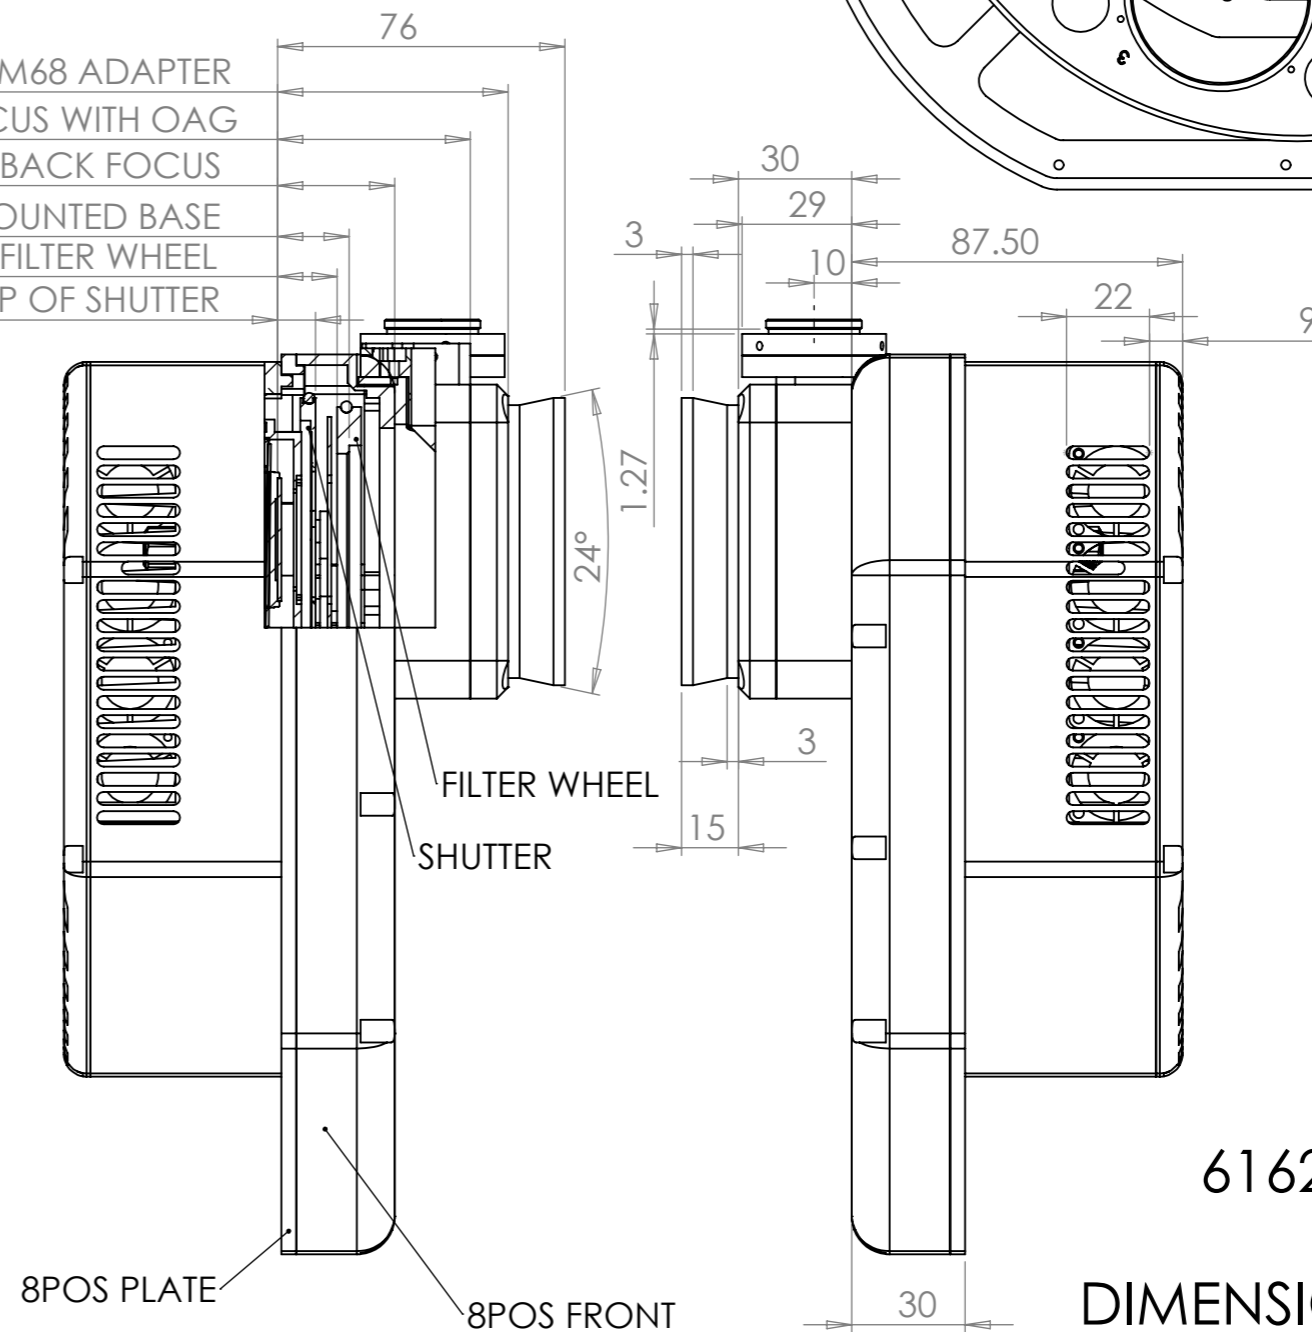

38 BACK FOCUS WITH M54 ADAPTER
31 BACK FOCUS
19 UNMOUNTED BASE
16 BASE OF FILTER WHEEL
10 TOP OF SHUTTER

6162WS
DIMENSIONS IN mm

LED STATUS INDICATOR

6162WSG
DIMENSIONS IN mm

38 BACK FOCUS WITH M54 ADAPTER
31 BACK FOCUS
19 UNMOUNTED BASE
16 BASE OF FILTER WHEEL
10 TOP OF SHUTTER

Ø 1.60 x 3 RETAINING

M48 x 0.75

Ø 50.90 x 3.15 DEPTH

6162WS 8POS

DIMENSIONS IN mm

Ø 1.60 x 3 RETAINING

M48 x 0.75

Ø 50.90 x 3.15 DEPTH

- 61 WITH M68 ADAPTER
- 51 BACK FOCUS WITH OAG
- 31 BACK FOCUS
- 19 UNMOUNTED BASE
- 16 BASE OF FILTER WHEEL
- 10 TOP OF SHUTTER

6162WSG 8POS

DIMENSIONS IN mm