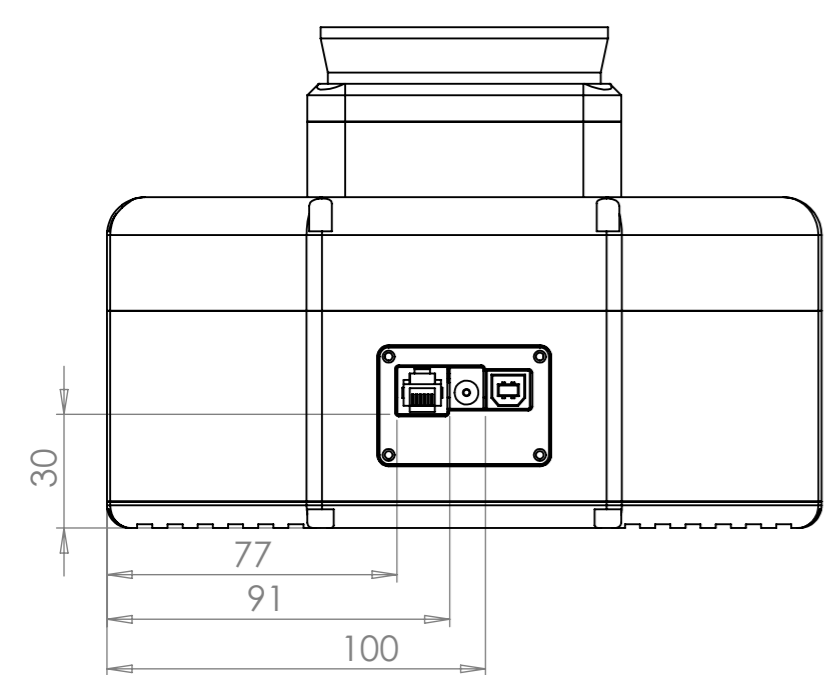

38 BACK FOCUS WITH M54 ADAPTER
31 BACK FOCUS
19 UNMOUNTED BASE
16 BASE OF FILTER WHEEL
10 TOP OF SHUTTER

6162WS
DIMENSIONS IN mm

LED STATUS INDICATOR

6162WSG
DIMENSIONS IN mm

38 BACK FOCUS WITH M54 ADAPTER
31 BACK FOCUS
19 UNMOUNTED BASE
16 BASE OF FILTER WHEEL
10 TOP OF SHUTTER

Ø 1.60 x 3 RETAINING

M48 x 0.75

Ø 50.90 x 3.15 DEPTH

6162WS 8POS

DIMENSIONS IN mm

Ø 1.60 x 3 RETAINING

M48 x 0.75

Ø 50.90 x 3.15 DEPTH

- 61 WITH M68 ADAPTER
- 51 BACK FOCUS WITH OAG
- 31 BACK FOCUS
- 19 UNMOUNTED BASE
- 16 BASE OF FILTER WHEEL
- 10 TOP OF SHUTTER

6162WSG 8POS

DIMENSIONS IN mm