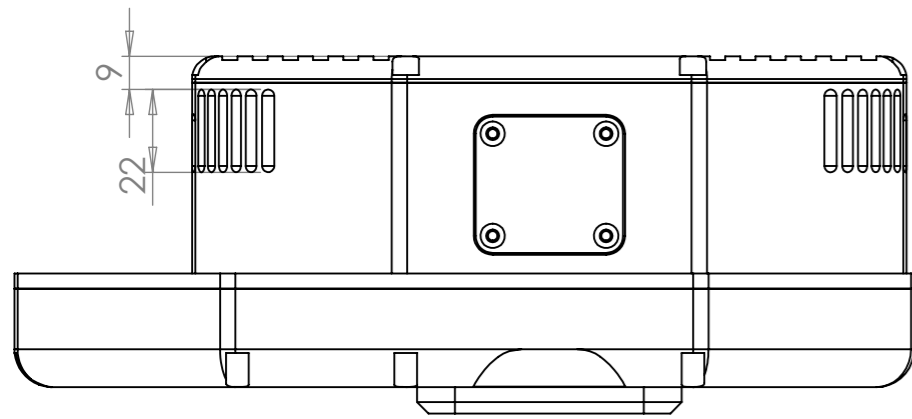

38 BACK FOCUS WITH M54 ADAPTER
31 BACK FOCUS
19 UNMOUNTED BASE
16 BASE OF FILTER WHEEL
10 TOP OF SHUTTER

6162WS
DIMENSIONS IN mm

LED STATUS INDICATOR

6162WSG
DIMENSIONS IN mm

38 BACK FOCUS WITH M54 ADAPTER
31 BACK FOCUS
19 UNMOUNTED BASE
16 BASE OF FILTER WHEEL
10 TOP OF SHUTTER

Ø 1.60 x 3 RETAINING

M48 x 0.75

Ø 50.90 x 3.15 DEPTH

6162WS 8POS

DIMENSIONS IN mm

Ø 1.60 x 3 RETAINING

M48 x 0.75

Ø 50.90 x 3.15 DEPTH

- 61 WITH M68 ADAPTER
- 51 BACK FOCUS WITH OAG
- 31 BACK FOCUS
- 19 UNMOUNTED BASE
- 16 BASE OF FILTER WHEEL
- 10 TOP OF SHUTTER

6162WSG 8POS

DIMENSIONS IN mm