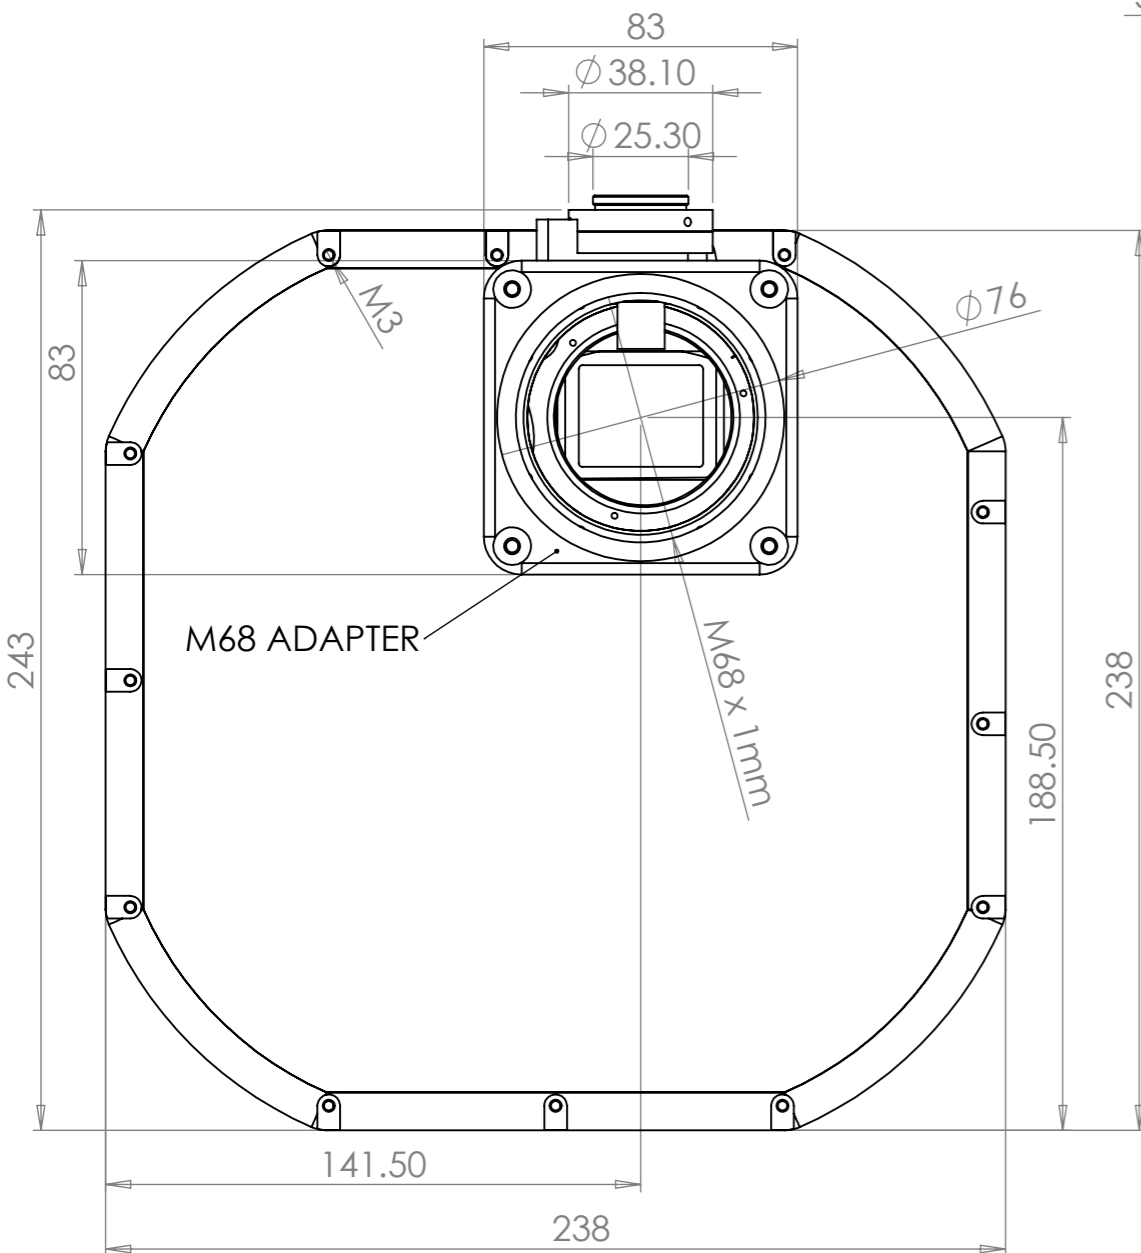

38 BACK FOCUS WITH M54 ADAPTER
31 BACK FOCUS
19 UNMOUNTED BASE
16 BASE OF FILTER WHEEL
10 TOP OF SHUTTER

6162WS
DIMENSIONS IN mm

LED STATUS INDICATOR

6162WSG
DIMENSIONS IN mm

38 BACK FOCUS WITH M54 ADAPTER
31 BACK FOCUS
19 UNMOUNTED BASE
16 BASE OF FILTER WHEEL
10 TOP OF SHUTTER

Ø 1.60 x 3 RETAINING

M48 x 0.75

Ø 50.90 x 3.15 DEPTH

6162WS 8POS

DIMENSIONS IN mm

Ø 1.60 x 3 RETAINING

M48 x 0.75

Ø 50.90 x 3.15 DEPTH

- 61 WITH M68 ADAPTER
- 51 BACK FOCUS WITH OAG
- 31 BACK FOCUS
- 19 UNMOUNTED BASE
- 16 BASE OF FILTER WHEEL
- 10 TOP OF SHUTTER

6162WSG 8POS

DIMENSIONS IN mm