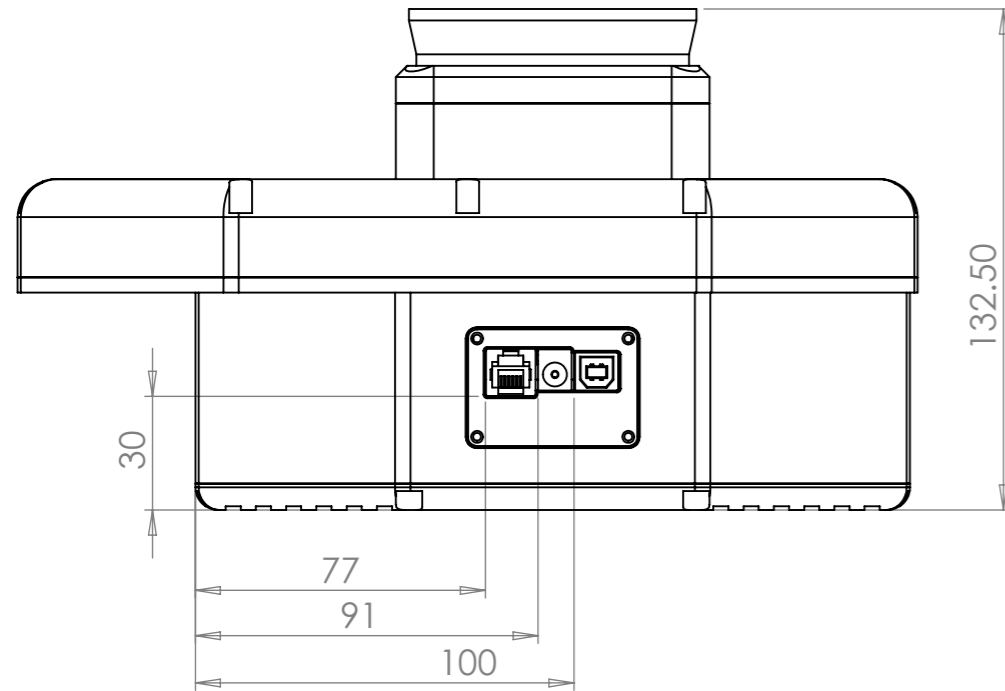

38 BACK FOCUS WITH M54 ADAPTER
31 BACK FOCUS
19 UNMOUNTED BASE
16 BASE OF FILTER WHEEL
10 TOP OF SHUTTER

6162WS
DIMENSIONS IN mm

LED STATUS INDICATOR

6162WSG
DIMENSIONS IN mm

38 BACK FOCUS WITH M54 ADAPTER
31 BACK FOCUS
19 UNMOUNTED BASE
16 BASE OF FILTER WHEEL
10 TOP OF SHUTTER

Ø 1.60 x 3 RETAINING

M48 x 0.75

Ø 50.90 x 3.15 DEPTH

6162WS 8POS

DIMENSIONS IN mm

Ø 1.60 x 3 RETAINING

M48 x 0.75

Ø 50.90 x 3.15 DEPTH

- 61 WITH M68 ADAPTER
- 51 BACK FOCUS WITH OAG
- 31 BACK FOCUS
- 19 UNMOUNTED BASE
- 16 BASE OF FILTER WHEEL
- 10 TOP OF SHUTTER

6162WSG 8POS

DIMENSIONS IN mm