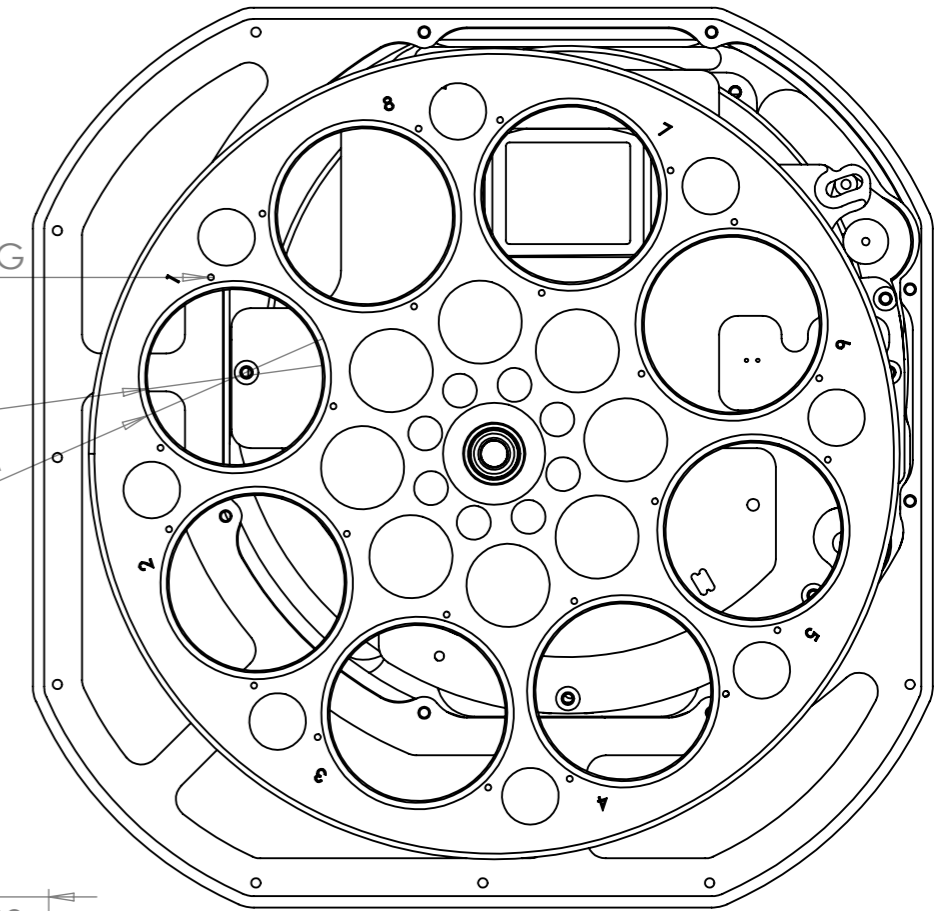

38 BACK FOCUS WITH M54 ADAPTER
31 BACK FOCUS
19 UNMOUNTED BASE
16 BASE OF FILTER WHEEL
10 TOP OF SHUTTER

6162WS
DIMENSIONS IN mm

LED STATUS INDICATOR

6162WSG
DIMENSIONS IN mm

38 BACK FOCUS WITH M54 ADAPTER
31 BACK FOCUS
19 UNMOUNTED BASE
16 BASE OF FILTER WHEEL
10 TOP OF SHUTTER

Ø 1.60 x 3 RETAINING

M48 x 0.75

Ø 50.90 x 3.15 DEPTH

6162WS 8POS

DIMENSIONS IN mm

Ø 1.60 x 3 RETAINING

M48 x 0.75

Ø 50.90 x 3.15 DEPTH

- 61 WITH M68 ADAPTER
- 51 BACK FOCUS WITH OAG
- 31 BACK FOCUS
- 19 UNMOUNTED BASE
- 16 BASE OF FILTER WHEEL
- 10 TOP OF SHUTTER

6162WSG 8POS

DIMENSIONS IN mm